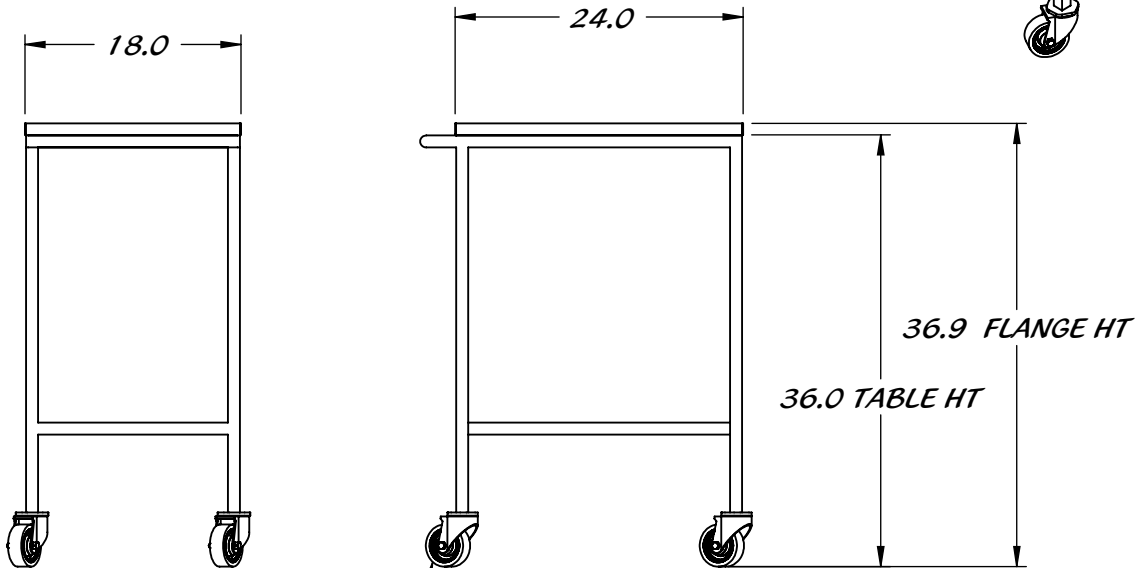

REY0300

CART 18 X 24

*ALL STAINLESS STEEL
CONSTRUCTION*

ϕ 3.5 SWIVEL CASTER