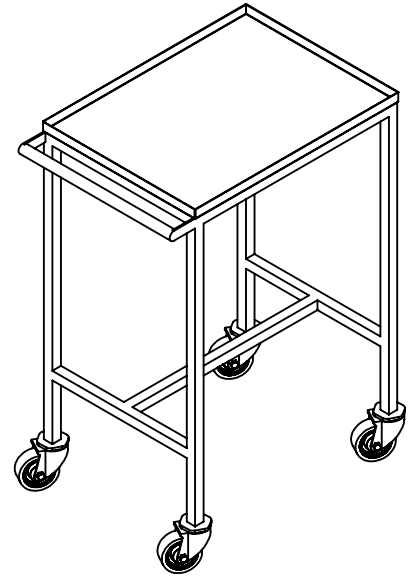

REY0300

CART 18 X 24

*ALL STAINLESS STEEL
CONSTRUCTION*

ϕ 3.5 SWIVEL CASTER