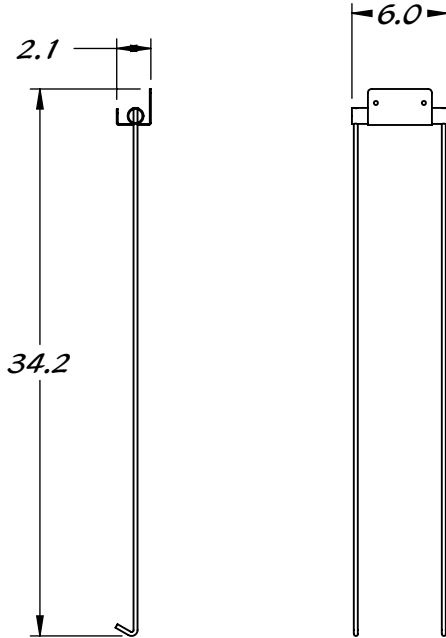

STAINLESS STEEL CONSTRUCTION

HANGER INCLUDES SPACE FOR 2 TILE PULLERS

|          |      |             |                    |
|----------|------|-------------|--------------------|
| 2        | 1    | REY1025-200 | TILE PULLER HANGER |
| 1        | 1    | REY1025-100 | FLOOR TILE PULLER  |
| ITEM NO. | QTY. | PART NUMBER | Description        |