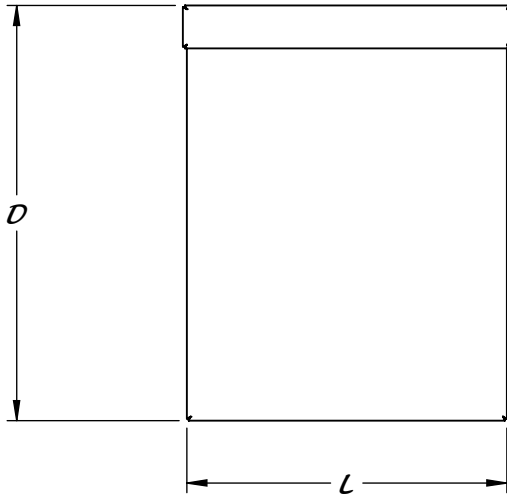

REY1218

Fold-down Shelf

	L
	10
	12
	15
D	18
13	24
15	30
18	36

TO ORDER SPECIFY PART NUMBER

FOR EXAMPLE

REY1218-DDLL

REY1216-1320 IS A SHELF 13" DEEP, 20" LONG