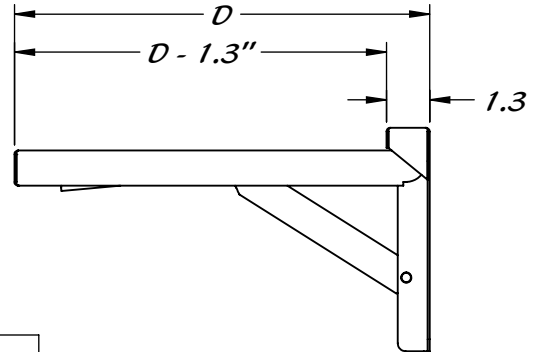

REY1218

Fold-down Shelf

	L
	10
	12
	15
D	18
13	24
15	30
18	36

TO ORDER SPECIFY PART NUMBER

FOR EXAMPLE

REY1218-DDLL

REY1216-1320 IS A SHELF 13" DEEP, 20" LONG