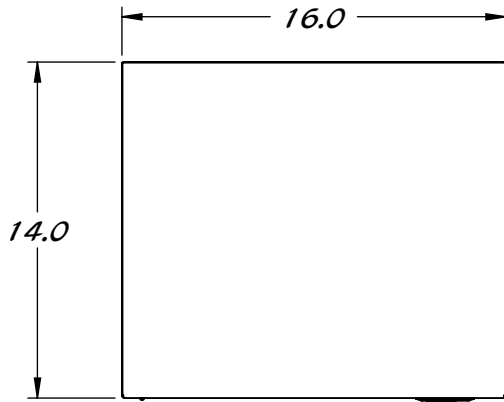

REY1245

PPE STORAGE CABINET

STAINLESS STEEL
CONSTRUCTION

3/8" DIA HOLES FOR WALL MOUNTING