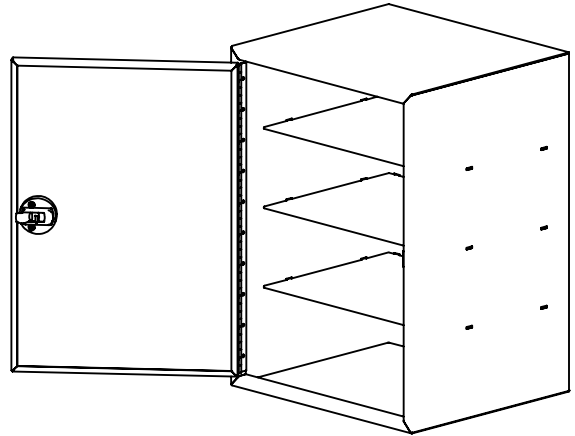

REY1245

PPE STORAGE CABINET

STAINLESS STEEL
CONSTRUCTION

3/8" DIA HOLES FOR WALL MOUNTING