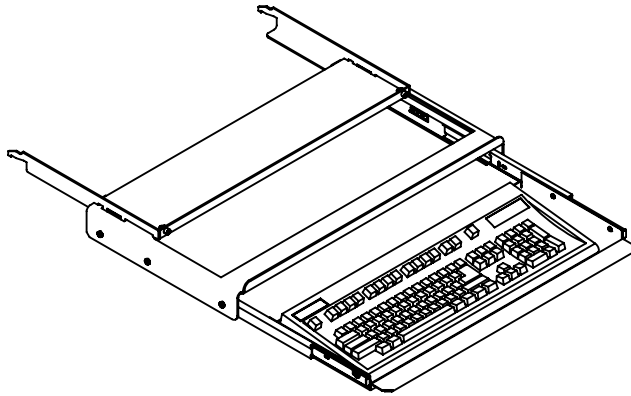

REY1267-KT2424

MW KEYBOARD TRAY 22" for 24"

STAINLESS STEEL CONSTRUCTION

Component for Modular Workstation REY1267

*KEYBOARD NOT INCLUDED

KEYBOARD SPACE 22" x 8.9" x 2"