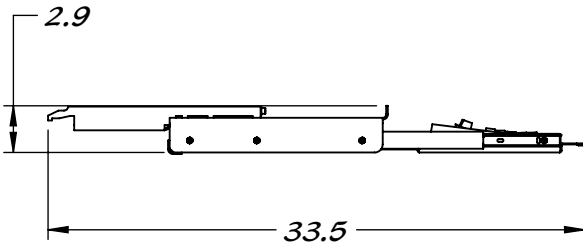

REY1267-KT2426

MW KEYBOARD TRAY 24" for 24"

STAINLESS STEEL CONSTRUCTION

Component for Modular Workstation REY1267

*KEYBOARD NOT INCLUDED

KEYBOARD SPACE 24" x 8.9" x 2"

Property of Reytek Corporation.

Use of this information without the prior consent of Reytek Corporation is strictly forbidden.