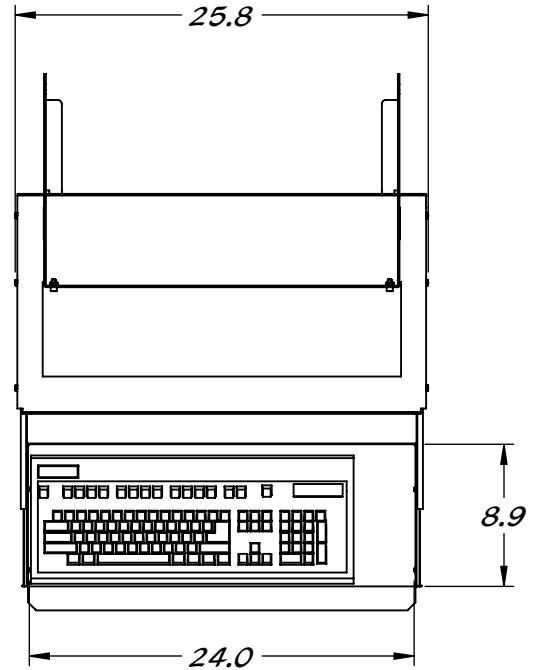

REY1267-KT2426

MW KEYBOARD TRAY 24" for 24"

STAINLESS STEEL CONSTRUCTION

Component for Modular Workstation REY1267

*KEYBOARD NOT INCLUDED

KEYBOARD SPACE 24" x 8.9" x 2"

Property of Reytek Corporation.

Use of this information without the prior consent of Reytek Corporation is strictly forbidden.