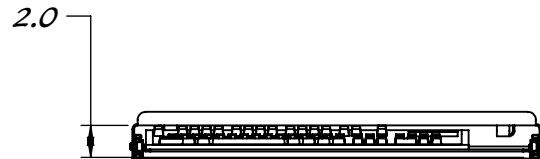

REY1267-KT2426

MW KEYBOARD TRAY 24" for 24"

STAINLESS STEEL CONSTRUCTION

Component for Modular Workstation REY1267

*KEYBOARD NOT INCLUDED

KEYBOARD SPACE 24" x 8.9" x 2"

Property of Reytek Corporation.

Use of this information without the prior consent of Reytek Corporation is strictly forbidden.