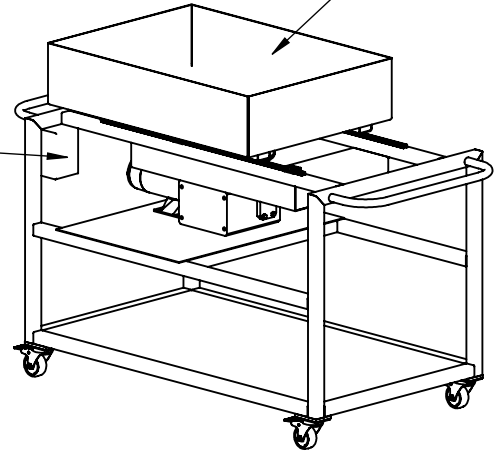

REY1363

AGITATION CART

AGITATION CART

STAINLESS STEEL CONSTRUCTION

CONTAINMENT PAN FOR 100L BAG

SPEED CONTROLLER

MAXIMUM TRAVEL 12", ADJUSTABLE DOWN TO 4"
VARIABLE SPEED CONTROL, MAXIMUM RATE 6 CYCLES PER SECOND