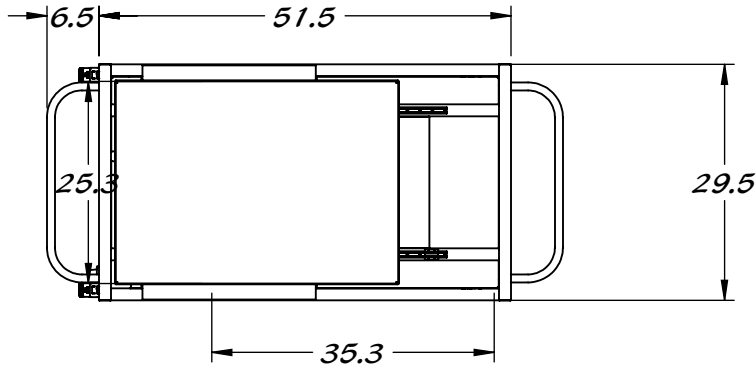

REY1363

AGITATION CART

AGITATION CART

STAINLESS STEEL CONSTRUCTION

CONTAINMENT PAN FOR 100L BAG

SPEED CONTROLLER

MAXIMUM TRAVEL 12", ADJUSTABLE DOWN TO 4"
VARIABLE SPEED CONTROL, MAXIMUM RATE 6 CYCLES PER SECOND