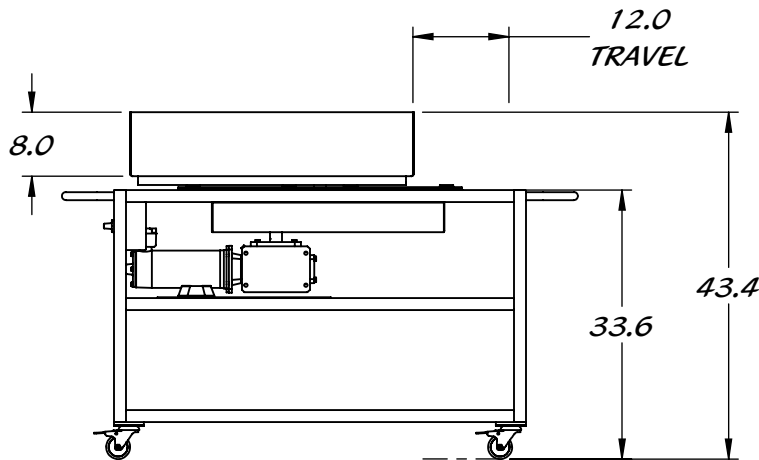

REY1363

AGITATION CART

AGITATION CART

STAINLESS STEEL CONSTRUCTION

CONTAINMENT PAN FOR 100L BAG

SPEED CONTROLLER

MAXIMUM TRAVEL 12", ADJUSTABLE DOWN TO 4"
VARIABLE SPEED CONTROL, MAXIMUM RATE 6 CYCLES PER SECOND