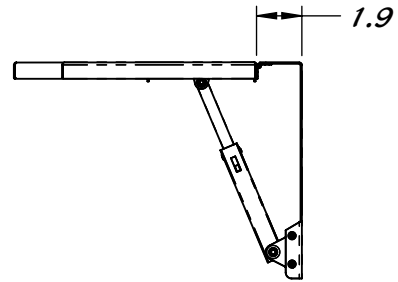

LIFT TO RELEASE

STAINLESS STEEL CONSTRUCTION

MOUNTING HOLES FOR 1/4" SCREW

TO ORDER SPECIFY PART NUMBER

FOR EXAMPLE

REY1412-1224 IS A SHELF 12" DEEP AND 24" LONG

D	L
10	10
12	12
-	15
-	18
-	24