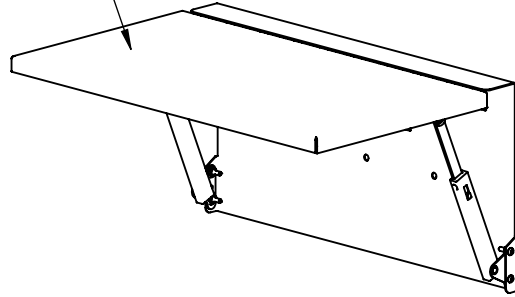

LIFT TO RELEASE

STAINLESS STEEL CONSTRUCTION

MOUNTING HOLES FOR 1/4" SCREW

TO ORDER SPECIFY PART NUMBER

FOR EXAMPLE

REY1412-1224 IS A SHELF 12" DEEP AND 24" LONG

D	L
10	10
12	12
-	15
-	18
-	24