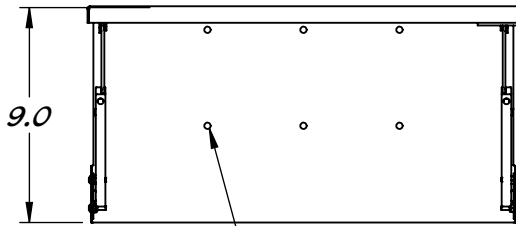

LIFT TO RELEASE

STAINLESS STEEL CONSTRUCTION

MOUNTING HOLES FOR 1/4" SCREW

TO ORDER SPECIFY PART NUMBER

FOR EXAMPLE

REY1412-1224 IS A SHELF 12" DEEP AND 24" LONG

D	L
10	10
12	12
-	15
-	18
-	24