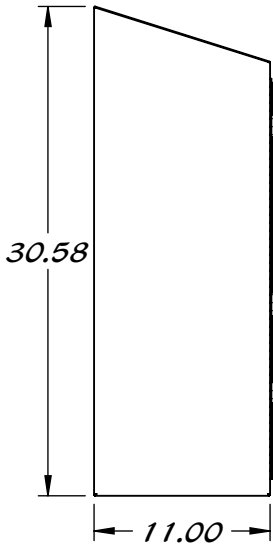

REY1547-800

Shoe Cover & Glove Box

STAINLESS STEEL CONSTRUCTION

*ROOM BEHIND GLOVE DOOR
FOR STORING EXTRA GLOVE BOXES
APPROX. 10 QTY.*

Property of Reytek Corporation.

Use of this information without the prior consent of Reytek Corporation is strictly forbidden.