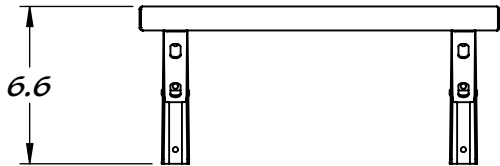

REY1677

FOLD DOWN SHELF

STAINLESS STEEL CONSTRUCTION

	L
	10
	12
	15
D	18
13	24
15	30
18	36

REY1677-DDLL

TO ORDER SPECIFY PART NUMBER

FOR EXAMPLE

REY1677-1524 IS A SHELF 15" DEEP, 24" LONG