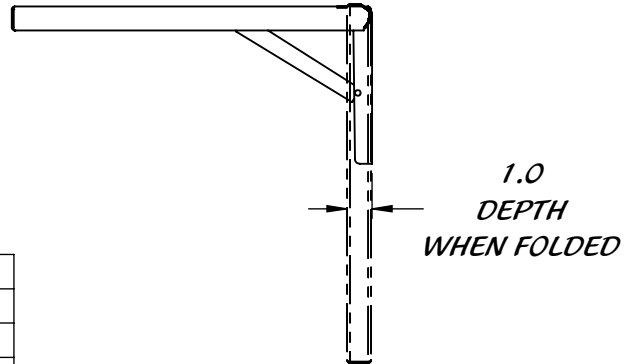

REY1677

FOLD DOWN SHELF

STAINLESS STEEL CONSTRUCTION

	L
	10
	12
	15
D	18
13	24
15	30
18	36

REY1677-DDLL

TO ORDER SPECIFY PART NUMBER

FOR EXAMPLE

REY1677-1524 IS A SHELF 15" DEEP, 24" LONG