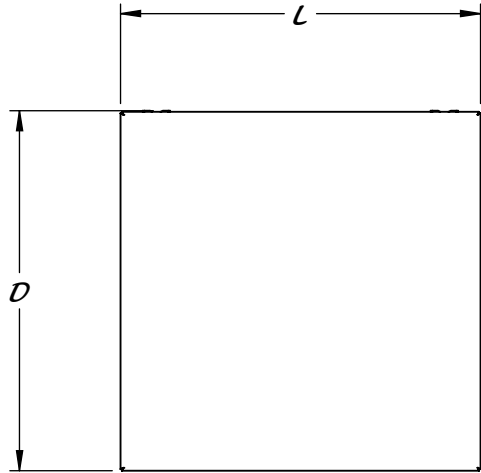

REY1677

FOLD DOWN SHELF

STAINLESS STEEL CONSTRUCTION

	L
	10
	12
	15
D	18
13	24
15	30
18	36

REY1677-DDLL

TO ORDER SPECIFY PART NUMBER

FOR EXAMPLE

REY1677-1524 IS A SHELF 15" DEEP, 24" LONG