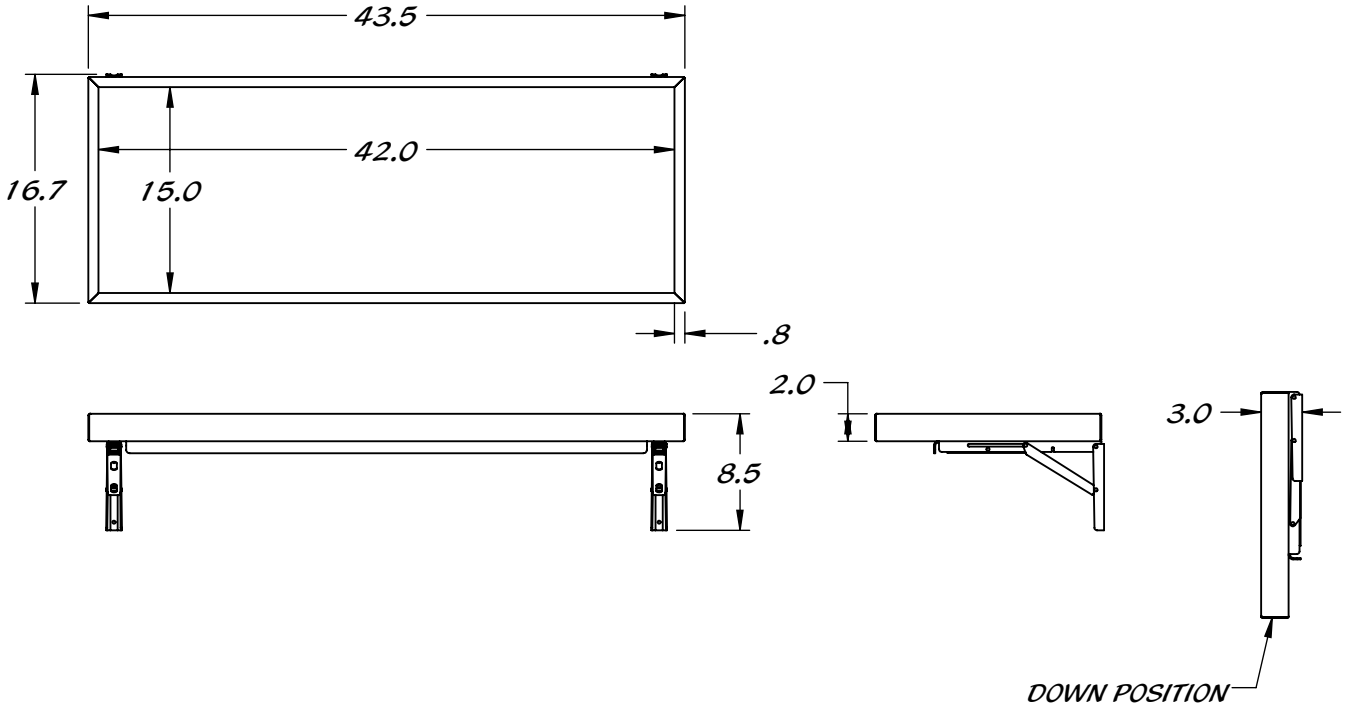

REY1788

FOLD DOWN SHELF W/ LIP UP

STAINLESS STEEL CONSTRUCTION

*Property of Reytek Corporation.
Use of this information without the prior consent of Reytek Corporation is strictly forbidden.*