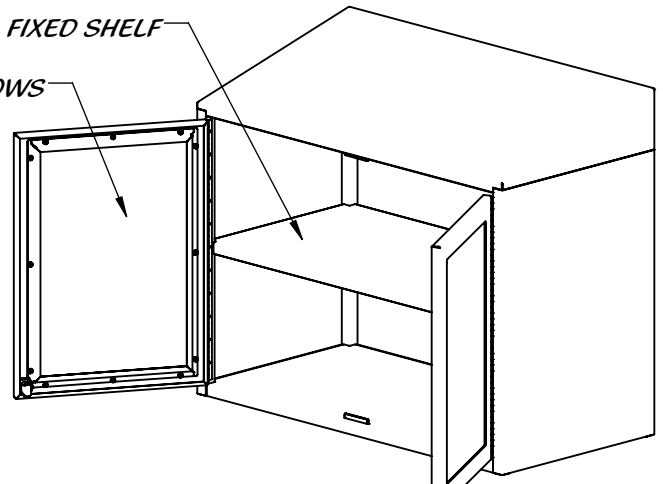

REY2009

WALL CABINET

304 STAINLESS STEEL CONSTRUCTION

FIXED SHELF

TEMPERED GLASS WINDOWS

PUSH BUTTON LATCHES