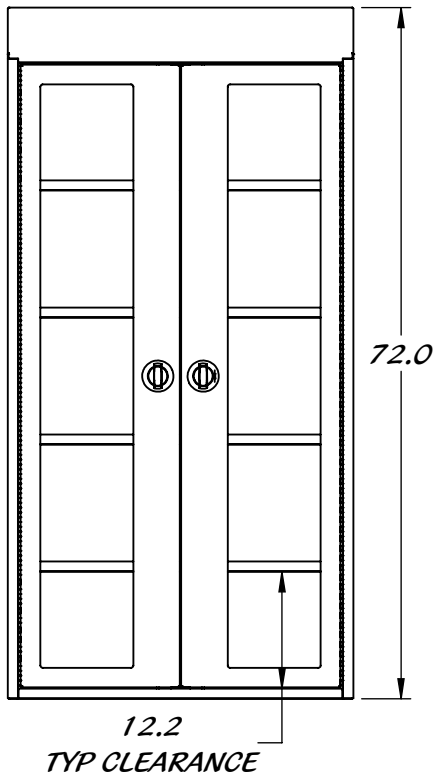

REY2032

GLASS DOOR CABINET

304 STAINLESS STEEL CONSTRUCTION

Property of Reytek Corporation.
Use of this information without the prior consent of Reytek Corporation is strictly forbidden.