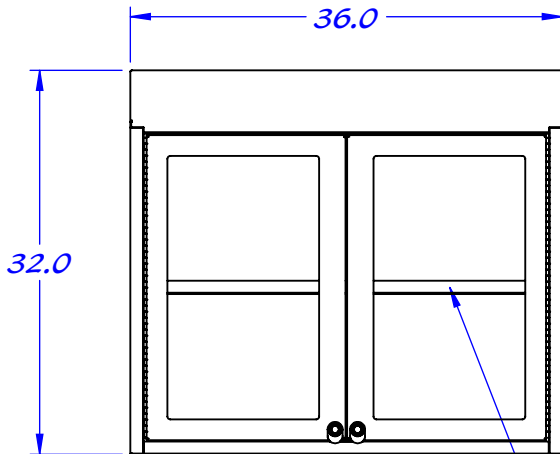

REY2213

GLASS DOOR CABINET

304 STAINLESS STEEL CONSTRUCTION

TEMPERED GLASS WINDOWS

PLASTIC PUSH-BUTTON LATCHES

WALL MOUNTABLE

FIXED SHELF